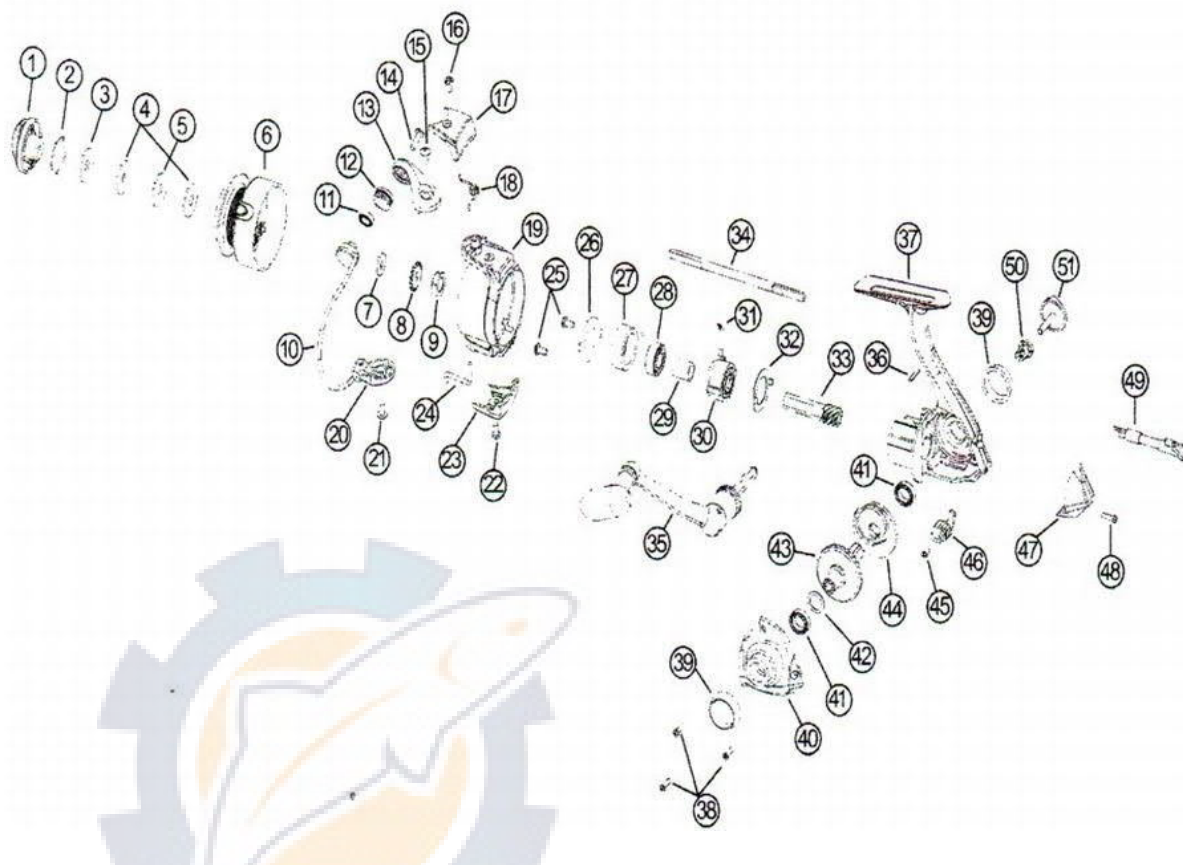

# QUANTUM

## Xtralite XPS05

Key No.	Part Number	Description	Key No.	Part Number	Description
1	DO332-02	DRAG KNOB ASSEMBLY	27	FO219-01	BEARING HOUSING
2	DO038-01	DRAG RETAINER	28	DO028-01	BALL BEARING
3	DO105-01	DRAG WASHER "B"	29	FO139-01	CLUTCH SLEEVE
4	DO081-01	DRAG WASHER "A"	30	FO360-01	CLUTCH ASSEMBLY
5	DO080-01	DRAG WASHER "D"	31	FO216-01	CLUTCH SPRING
6	GO321-01	SPOOL ASSEMBLY	32	FO175-01	CLUTCH COVER
7	DO105-01	SPOOL ADJUSTMENT WASHER	33	DO011-01	PINION GEAR
8	DO037-01	CLICK GEAR	34	DO015-01	MAIN SHAFT
9	DO006-01	ROTOR NUT	35	FO318-01	HANDLE ASSEMBLY
10	EO347-01	BAIL ASSEMBLY	36	DO089-01	ANTI REVERSE LEVER SPRING
11	DO004-02	LINE ROLLER	37	DO001-04	BODY
12	DO102-01	LINE ROLLER COLLAR	38	DO057-02	BODY COVER SCREW
13	DO007-02	ARM LEVER	39	DO142-02	SIDE COVER RING
14	DO108-01	LINE SLIDER SCREW	40	DO023-02	BODY COVER
15	DO051-01	ARM LEVER SCREW	41	DO157-01	GEAR SHAFT BALL BEARING
16	DO085-01	ARM LEVER COVER SCREW	42	DO026-01	GEAR ADJUST WASHER
17	DO087-01	ARM LEVER SPRING COVER	43	DO012-01	DRIVE GEAR
18	DO049-01	ARM LEVER SPRING	44	DO104-01	OSCILLATOR CAM
19	EO009-02	ROTOR	45	DO100-01	MAIN SHAFT SCREW
20	DO017-01	BAIL HOLDER	46	DO025-01	OSCILLATOR SLIDER
21	DO051-01	ARM LEVER SCREW	47	DO140-01	BODY REAR COVER
22	DO085-01	ARM LEVER COVER SCREW	48	DO062-01	BODY REAR COVER SCREW
23	DO082-01	KICK LEVER COVER	49	DO090-01	ANTI REVERSE STOPPER LEVER
24	DO019-01	KICK LEVER	50	DO105-01	HANDLE CAP WASHER
25	FO041-01	BEARING PLATE SCREW	51	DO073-01	HANDLE SCREW CAP
26	FO040-01	BEARING PLATE			